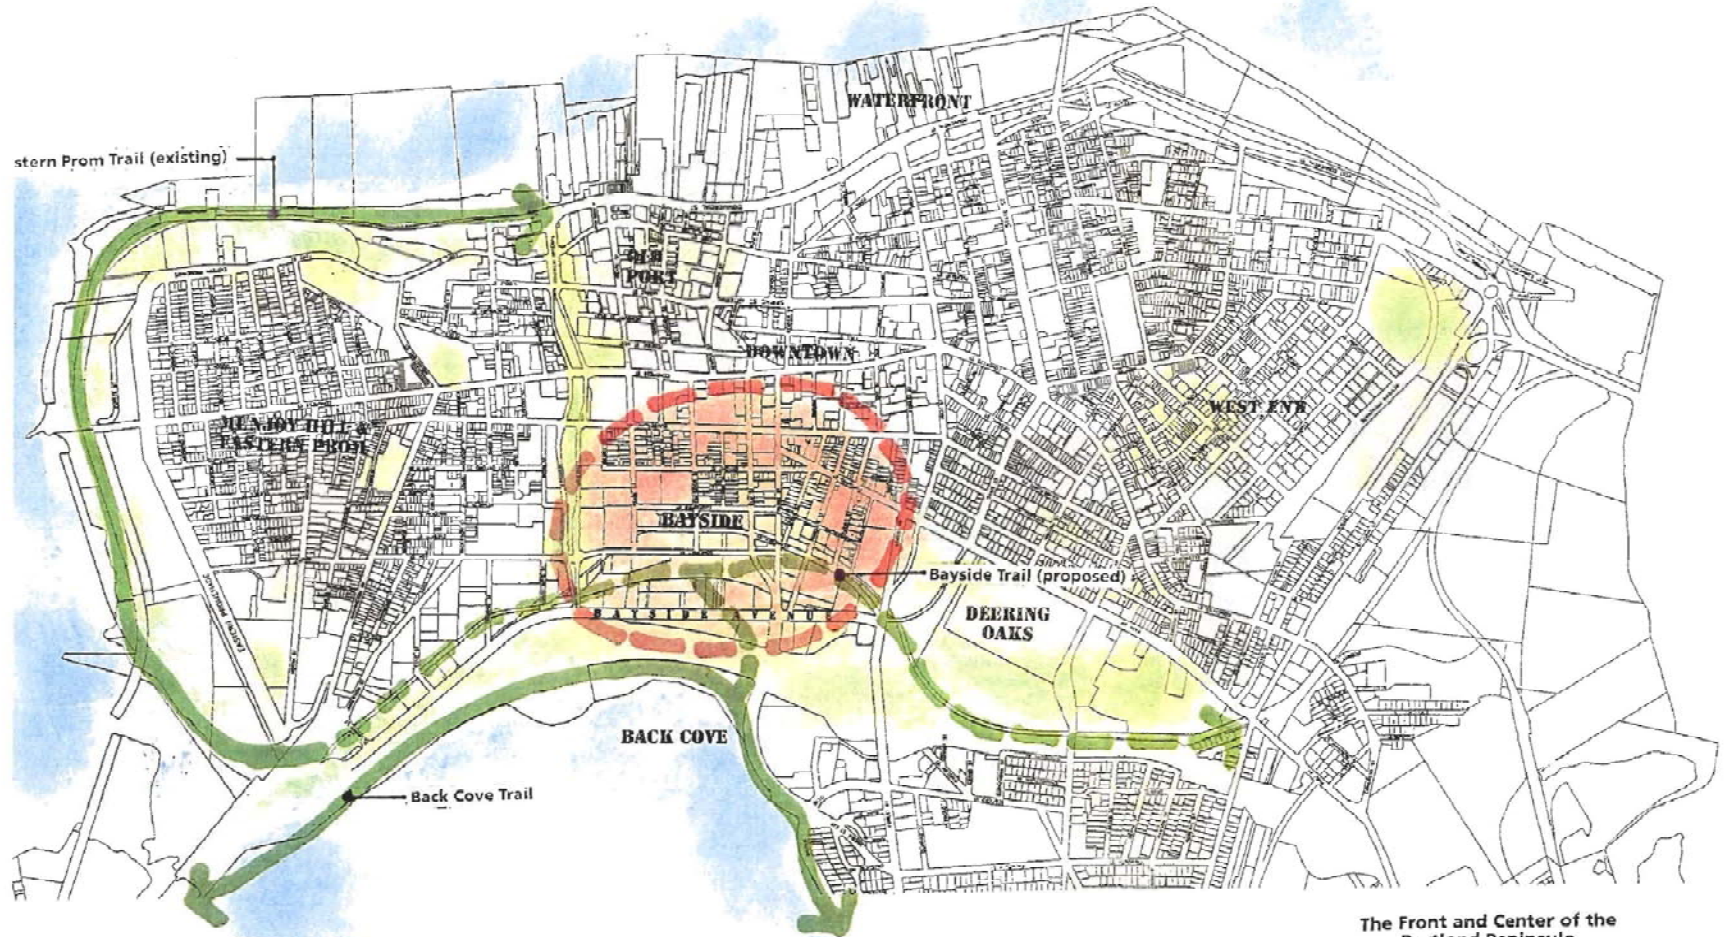

A NEW VISION FOR BAYSIDE

The Front and Center of the
Portland Peninsula

BAYSIDE
PORTLAND, MAINE